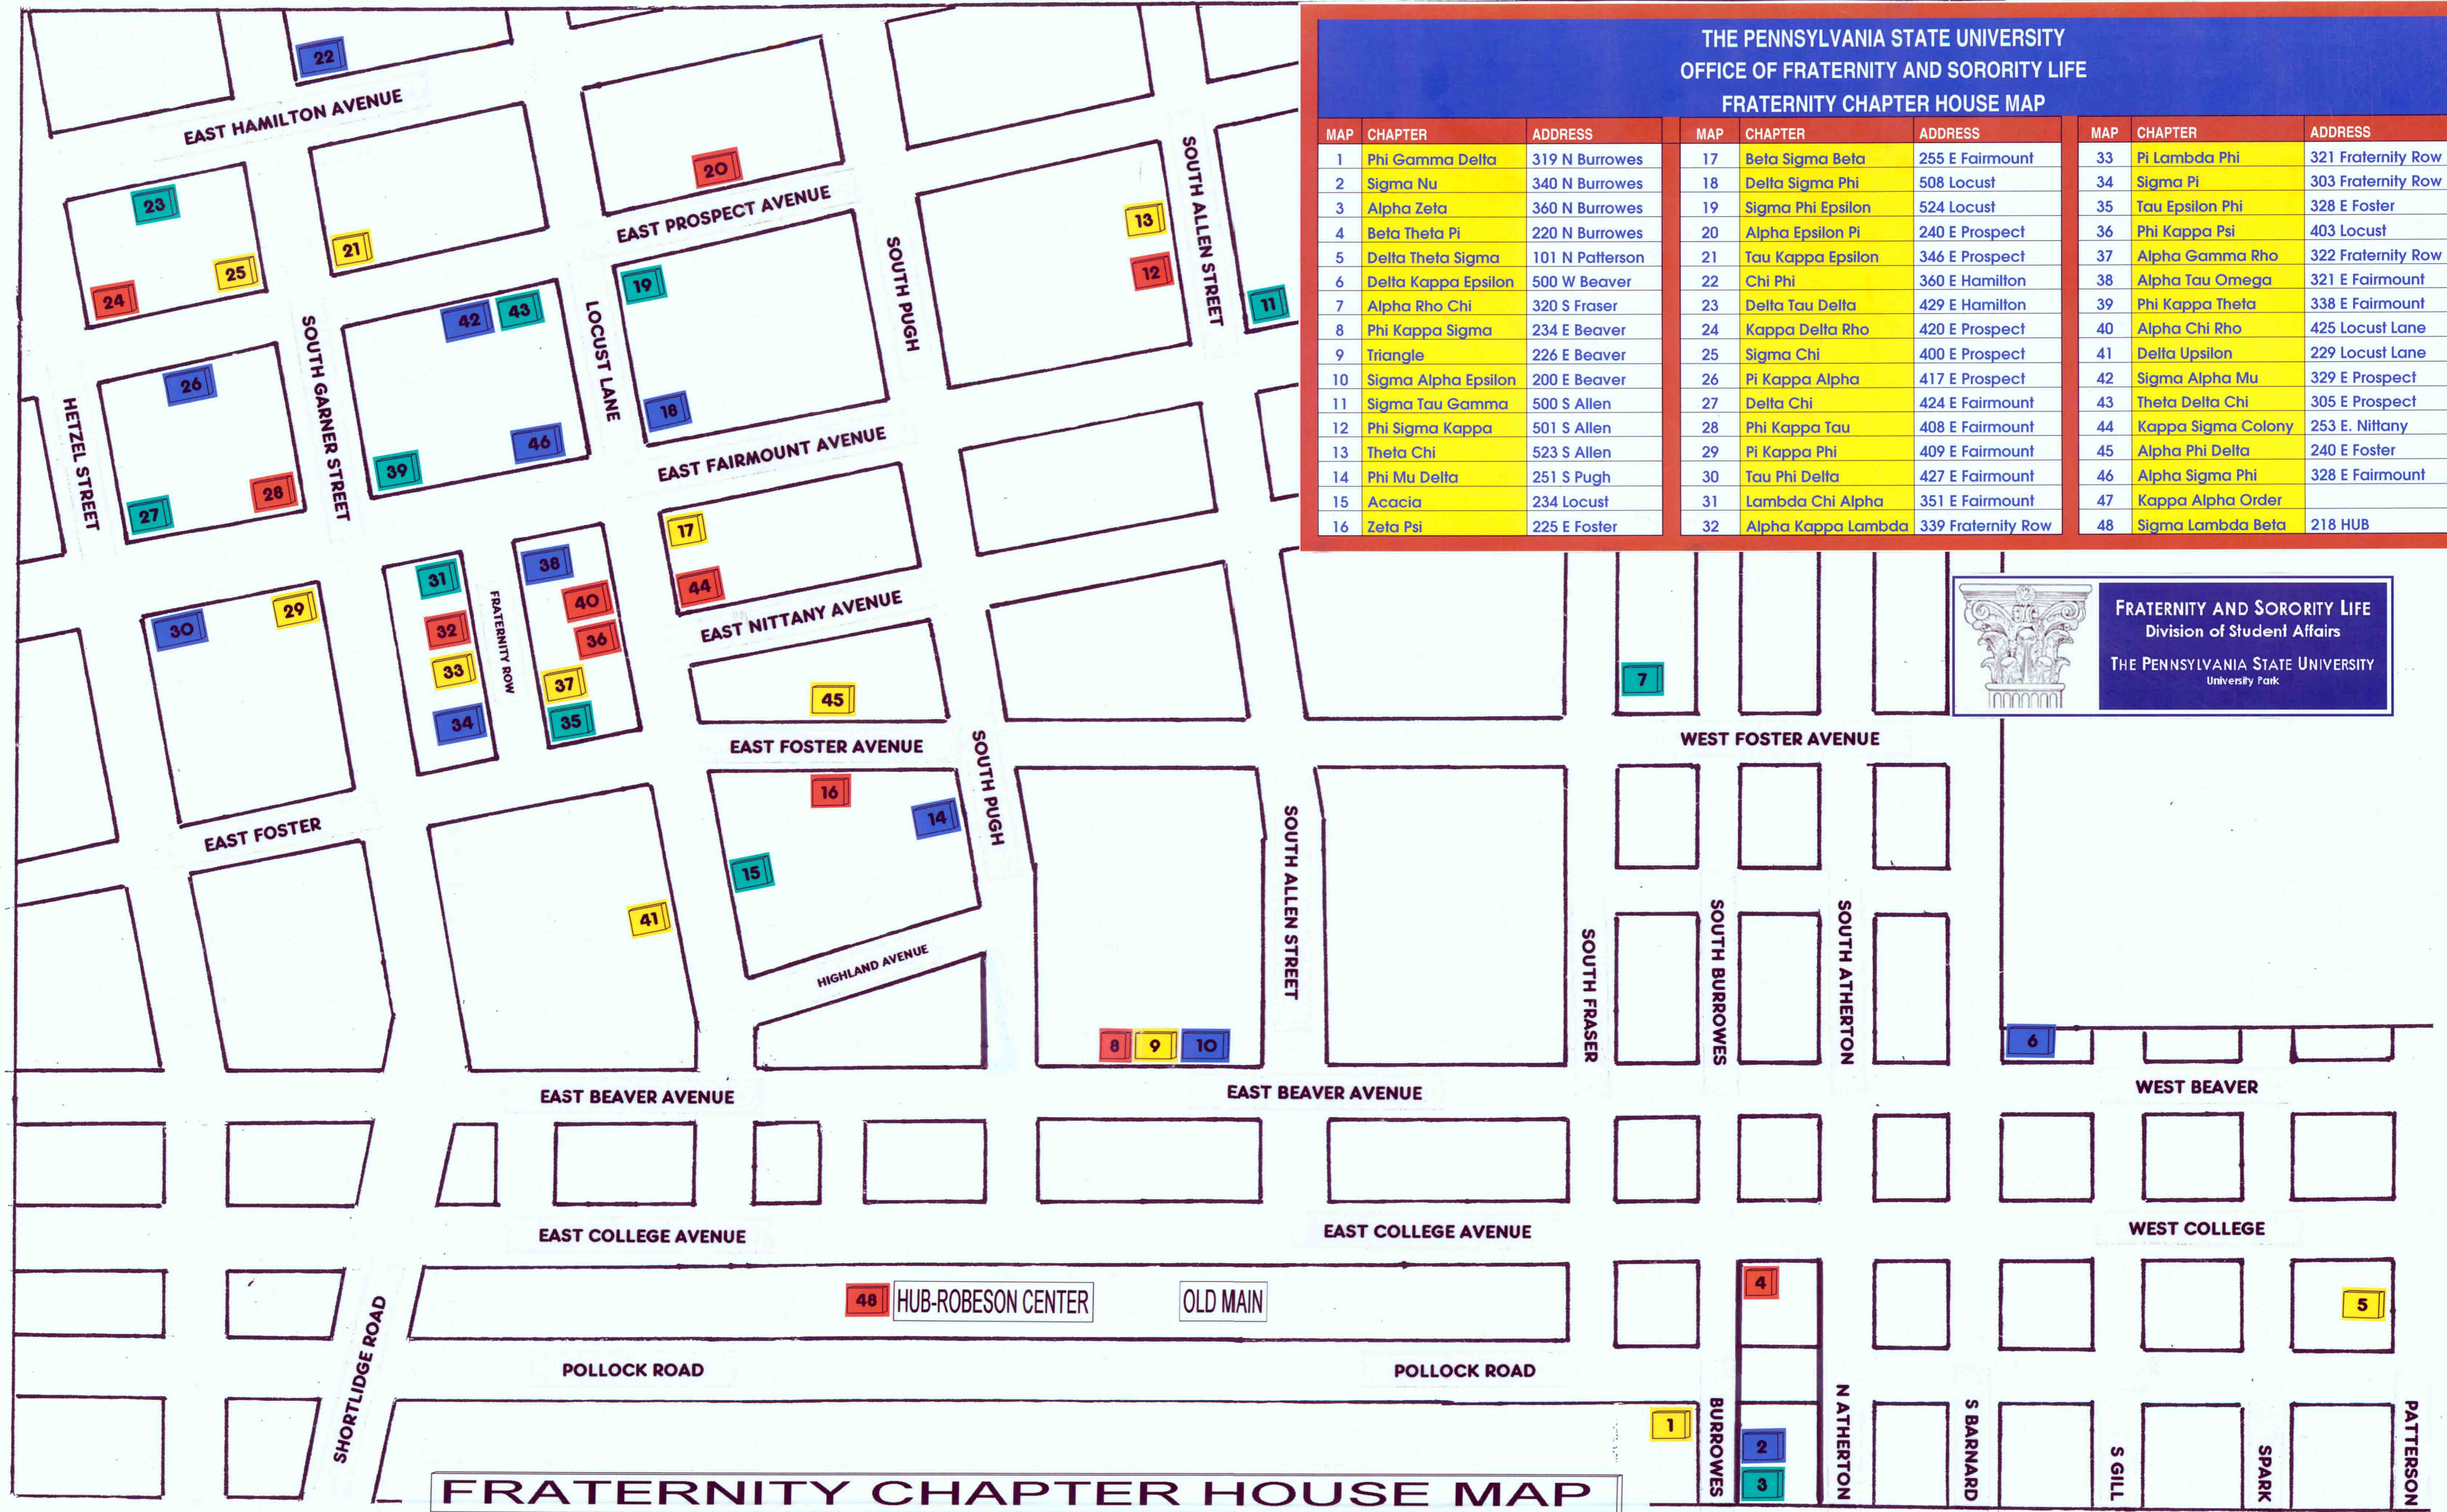

THE PENNSYLVANIA STATE UNIVERSITY
OFFICE OF FRATERNITY AND SORORITY LIFE
FRATERNITY CHAPTER HOUSE MAP

MAP	CHAPTER	ADDRESS	MAP	CHAPTER	ADDRESS	MAP	CHAPTER	ADDRESS
1	Phi Gamma Delta	319 N Burrowes	17	Beta Sigma Beta	255 E Fairmount	33	Pi Lambda Phi	321 Fraternity Row
2	Sigma Nu	340 N Burrowes	18	Delta Sigma Phi	508 Locust	34	Sigma Pi	303 Fraternity Row
3	Alpha Zeta	360 N Burrowes	19	Sigma Phi Epsilon	524 Locust	35	Tau Epsilon Phi	328 E Foster
4	Beta Theta Pi	220 N Burrowes	20	Alpha Epsilon Pi	240 E Prospect	36	Phi Kappa Psi	403 Locust
5	Delta Theta Sigma	101 N Patterson	21	Tau Kappa Epsilon	346 E Prospect	37	Alpha Gamma Rho	322 Fraternity Row
6	Delta Kappa Epsilon	500 W Beaver	22	Chi Phi	360 E Hamilton	38	Alpha Tau Omega	321 E Fairmount
7	Alpha Rho Chi	320 S Fraser	23	Delta Tau Delta	429 E Hamilton	39	Phi Kappa Theta	338 E Fairmount
8	Phi Kappa Sigma	234 E Beaver	24	Kappa Delta Rho	420 E Prospect	40	Alpha Chi Rho	425 Locust Lane
9	Triangle	226 E Beaver	25	Sigma Chi	400 E Prospect	41	Delta Upsilon	229 Locust Lane
10	Sigma Alpha Epsilon	200 E Beaver	26	Pi Kappa Alpha	417 E Prospect	42	Sigma Alpha Mu	329 E Prospect
11	Sigma Tau Gamma	500 S Allen	27	Delta Chi	424 E Fairmount	43	Theta Delta Chi	305 E Prospect
12	Phi Sigma Kappa	501 S Allen	28	Phi Kappa Tau	408 E Fairmount	44	Kappa Sigma Colony	253 E. Nittany
13	Theta Chi	523 S Allen	29	Pi Kappa Phi	409 E Fairmount	45	Alpha Phi Delta	240 E Foster
14	Phi Mu Delta	251 S Pugh	30	Tau Phi Delta	427 E Fairmount	46	Alpha Sigma Phi	328 E Fairmount
15	Acacia	234 Locust	31	Lambda Chi Alpha	351 E Fairmount	47	Kappa Alpha Order	
16	Zeta Psi	225 E Foster	32	Alpha Kappa Lambda	339 Fraternity Row	48	Sigma Lambda Beta	218 HUB

FRATERNITY AND SORORITY LIFE
Division of Student Affairs
THE PENNSYLVANIA STATE UNIVERSITY
University Park

FRATERNITY CHAPTER HOUSE MAP